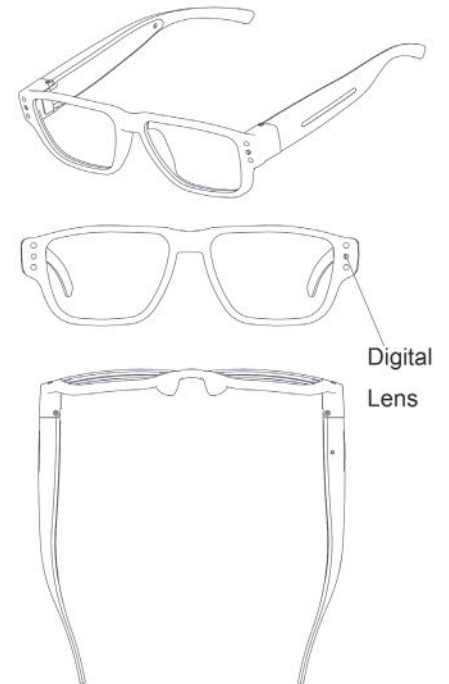

PRODUCT SKETCH

STANDARD ACCESSORIES

INCLUDES
USER
GUIDE